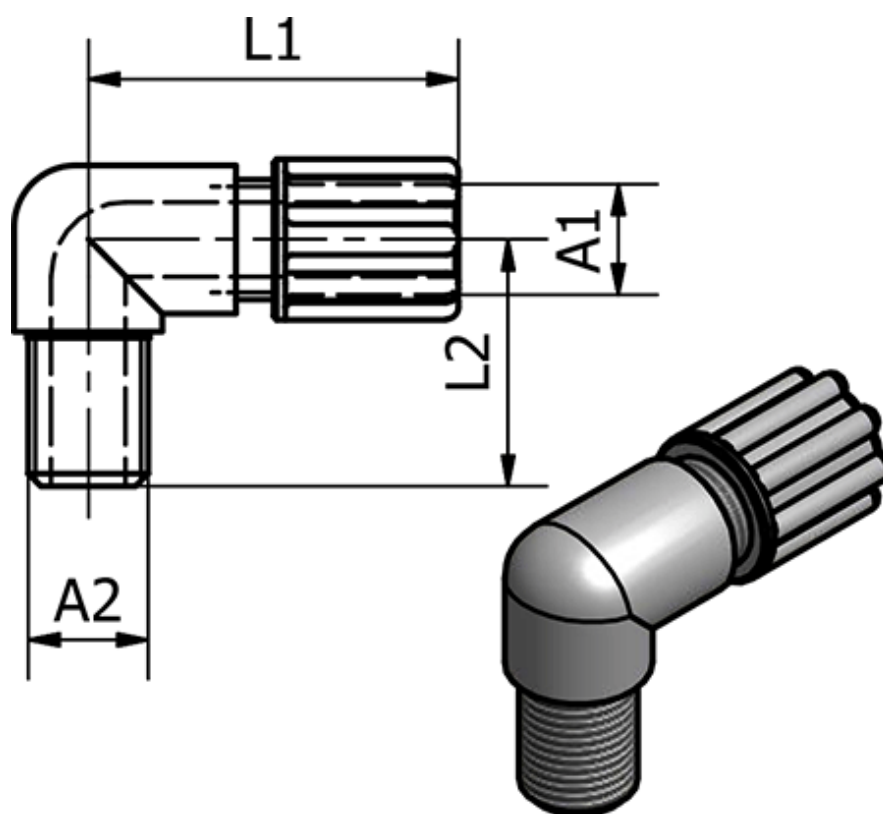

Article number: 58614062

Description: Push-on 140.62, Ø6/8 - G 1/4"
Angle

Measures

Ext. Hose Diameter A1	= 6/8
L1	= 30
L2	= 27
Thread A2	= G 1/4"